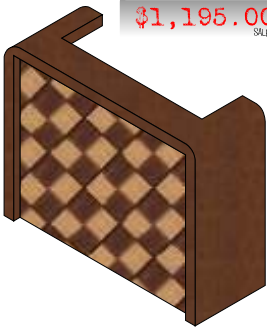

"ROTONDA" RECEPTION DESK WITH
1/2 GLASS TOP ON ALUMINUM BASES
60" X 44" X 22"
FEATURING: 2 DRAWERS AND 1 DOOR
2 ALUMINUM STRIPS
THIS DESK CAN BE CUSTOM MADE TO FIT YOUR NEEDS

~~$1,695.00~~*
SALE PRICE

"RETRO" RECEPTION DESK
60" X 48" X 22"
FEATURING 2 DRAWERS AND 1 DOOR

~~$1,195.00~~*
SALE PRICE

INSIDE VIEW